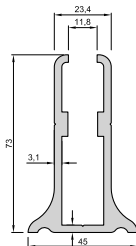

L=6000 mm
SILVER
BRONZA - AL870202

69.00€

ELEGANT AL50

AK-5008DC4

Štelujući nosač stakla