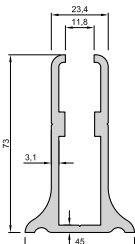

L=6000 mm
SILVER
BRONZA - AL870202

69.00€

ELEGANT AL50

AK-5008DC4

Šteljujući nosač stakla