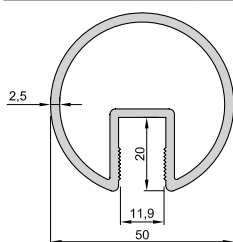

L=6000 mm
SILVER
BRONZA - AL870102

46.00€

NT 5014

Poklopac za rukohvat Ø50

1 kom

2.64€

NT 5018

Zidna rozetna Ø50