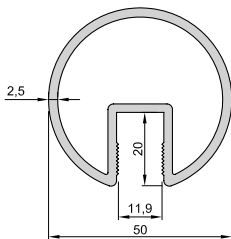

L=6000 mm
SILVER
BRONZA - AL870102

46.00€

NT 5014

Poklopac za rukohvat Ø50

1 kom

2.64€

NT 5018

Zidna rozetna Ø50