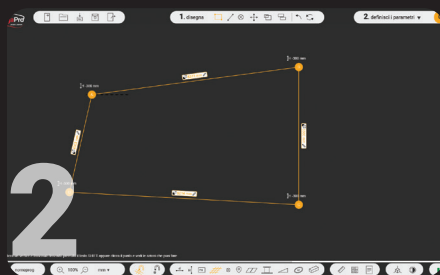

Ubacite svoj crtež

Upload your plan

*Navedite visine područja,
podupirače i podatke o podu*
*Specify heights of supports
area and flooring data*

*Izvezite PDF sa
specifikacijom podupirača*
Export the list of supports in PDF