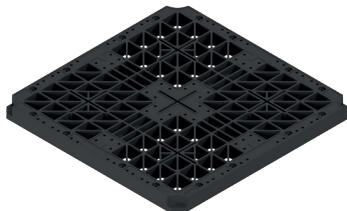

GravitySystem

GRAVITYGRID

To je srce sistema: garantuje sigurnost i stabilnost poda, čak i u slučaju loma pločica.

It's the heart of the system: it guarantees safety and stability for flooring, even in the event of tile breakage.

ID	ŠIFRA | CODE	DIMENZIJE | SIZE	€ kom. | each	PLT*
GS-GG	270-000-000-000	597×597 mm	30,50	120

*Ne može se slagati jedan na drugi / Not stackable

GRAVITYSPACER

Pojednostavljuje postavljanje pločica, čak i onih različitih formata, garantujući sigurnu i estetski savršenu instalaciju bez potrebe za lepljenjem završne obrade.

It simplifies the installation of tiles, even multi-format, ensuring a safe and aesthetically perfect installation without the need to glue the finish.

ID	ŠIFRA | CODE	DIMENZIJE | SIZE	€ kom. | each	PAK PACK
GS-S2	270-000-500-002	2 mm	1,05	100
GS-S4	270-000-500-004	4 mm	1,05	100