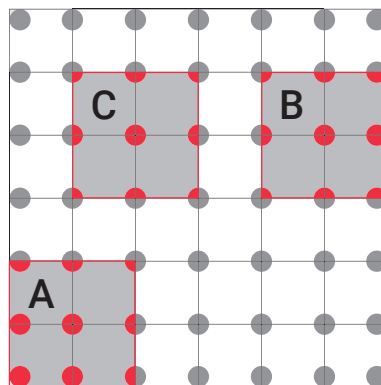

Savetujemo da nikada ne prelazite razmak od 60 cm bez potpore.

We recommend never exceeding a 60 cm framework without a support.

Primer: $1:0,50:0,50 = 4,00$ komada po m^2 (što odgovara 1 komadu po ploči)

We recommend never exceeding a 60 cm framework without a support.

l = stranica pločice | side of the tile

TILE

This is a rough count and does not include consumption related to the perimeter. To calculate the perimeter consumption accurately, one needs to layout the tiles and count them manually. Alternatively, use our online software MegaPro 4.0 to calculate the count. In the drawing below, you can easily understand how the perimeter consumption per square metre is different if we consider a square metre in a corner (A) where consumption is 6.5 pcs (maximum incidence) or along the perimeter (B) where consumption drops to 5 pcs (average incidence) or in the case of a square metre inside the area (C), where consumption drops to 4 pcs and equals one piece per tile, as shown in our formula.