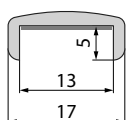

PR-7426/12 Rukohvat mali 12 mm

L=6000 mm
Staklo 12 mm
SILVER
BRONZA

30.96€