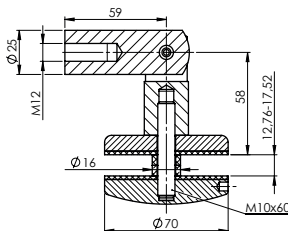

Quality	Finish	art.
AISI316	satin	A14/120-R
		A14/120-R-B

Quality	Finish	art.
AISI316	satin	A14/120-70-R

Quality	Finish	art.
AISI316	satin	A14/70-R

Quality	Finish	art.	L
AISI316	satin	A14/PR12-1000-M12	1000
		A14/PR12-1250-M12	1250
		A14/PR12-1500-M12	1500
		A14/PR12-2000-M12	2000

new