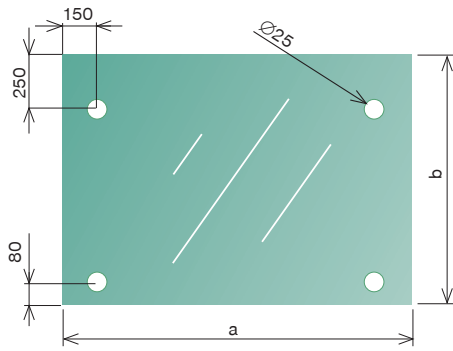

*new*

Quality	Color	art.	a	b	h	
VSG/ESG		GS/12,76-140x100-clear	1400	1000	800-930	A14/PR12-1000-M12
		GS/12,76-140x100-blue				
		GS/12,76-140x100-milk				
		GS/12,76-140x100-yellow				
		GS/12,76-180x120-clear				

top

Quality	Color	art.	a	b	h	
VSG/ESG		GS/12,76-240x120-clear	2400	1200	920-1080	A14/PR12-1250-M12

Quality	Color	art.
TVG		GS/10,76-140x90-TVG