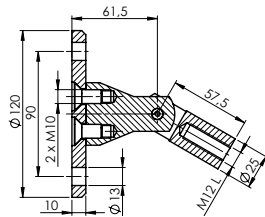

Quality	Finish	art.
AISI316	satin	A14/120-R
		A14/120-R-B