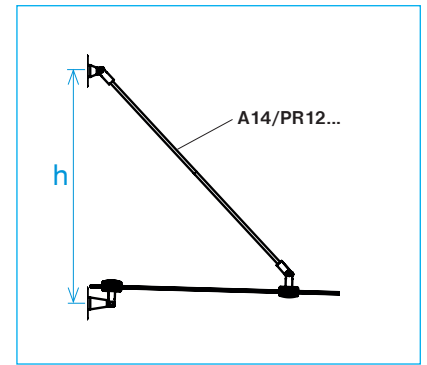

Quality	Color	art.	a	b	h					
VSG/ESG		GS/12,76-140x100-clear	1400	1000	800-930	A14/PR12-1000-M12				
		GS/12,76-140x100-blue								
		GS/12,76-140x100-milk								
		GS/12,76-140x100-yellow								
		GS/12,76-180x120-clear					1800	1200	920-1080	A14/PR12-1250-M12

top