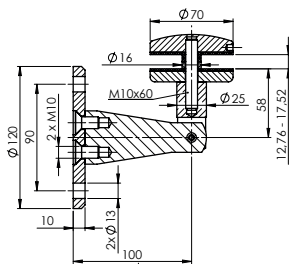

Quality	Finish	art.
AISI316	satin	A14/120-70-R