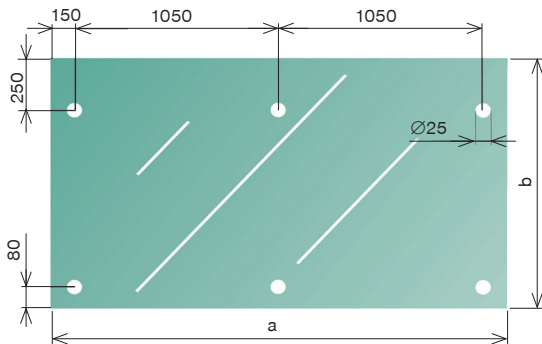

Quality	Color	art.	a	b	h	
VSG/ESG		GS/12,76-240x120-clear	2400	1200	920-1080	A14/PR12-1250-M12